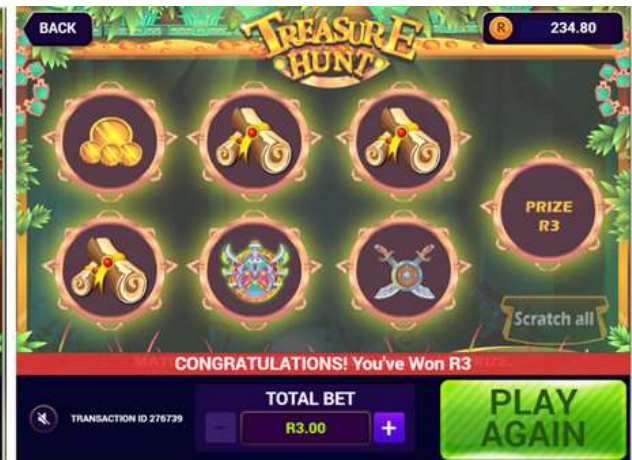

HOW TO PLAY AND HOW TO WIN: MONEY BEE

- Step 1: Log in to <https://www.nationallottery.co.za/play-now/eaziwin> or follow the prompts on the Mobile App.
- Step 2: Select Money Bee as your game option.
- Step 3: Select your entry price from either R3.00 or R5.00.
- Step 4: Press the PLAY button.
- Step 5: Move the money bee to hover over a flower and blossom it.
- Step 6: The flower bud will open to reveal a prize amount.
- Step 7: Continue moving the money bee to blossom other flowers and reveal all the prizes options for the game.
- Step 8: Match 3 same prize amounts to win that amount.
- Step 9: A message appears at the end of the game to notify you of the outcome.
- Step 10: Your On-Line player account wallet will be topped up automatically with your winning amount below R50,000.
- Step 11: Click on the PLAY AGAIN button to play again.

HOW TO PLAY AND HOW TO WIN: TREASURE HUNT

- Step 1: Log in to <https://www.nationallottery.co.za/play-now/eaziwin> or follow the prompts on the Mobile App.
- Step 2: Select Treasure Hunt as your game option.
- Step 3: Select your entry price from either R3.00, R5.00 or R10.00.
- Step 4: Press the PLAY button.
- Step 5: Click on the PRIZE circle to reveal the prize for the game.
- Step 6: Click on all the other circles to reveal treasure symbols; or
- Step 7: Click on SCRATCH ALL to reveal all the game data.
- Step 8: Match 3 same treasure symbols to win the prize amount.
- Step 9: A message appears at the end of the game to notify you of the outcome.
- Step 10: Your On-Line player account wallet will be topped up automatically with your winning amount below R50,000.
- Step 11: Click on the PLAY AGAIN button to play again.