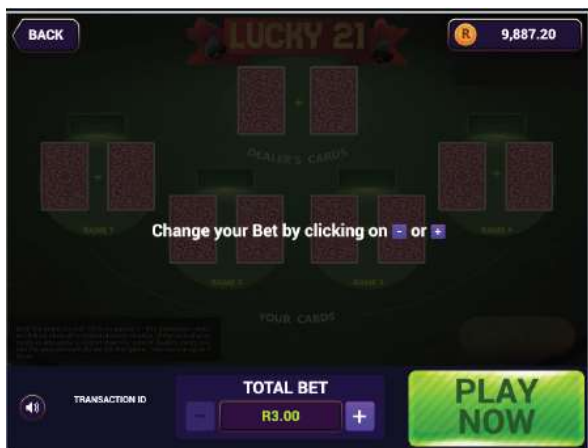

HOW TO PLAY AND HOW TO WIN: SPIN 4 CASH

- Step 1: Log in to <https://www.nationallottery.co.za/play-now/eaziwin> or follow the prompts on the Mobile App.
- Step 2: Select SPIN 4 CASH as your game option.
- Step 3: Select your entry price from either R3.00 or R5.00.
- Step 4: Click the PLAY NOW button.
- Step 5: The prize amount will be revealed after you have spun the wheel.
- Step 6: If the wheel lands on BONUS SPIN, SPIN the wheel again to see whether you have won.
- Step 7: A message will appear at the end of the game to notify you of the outcome.
- Step 8: Your On-Line player account wallet will be topped up automatically with your winning amount below R50,000.
- Step 9: Click on the PLAY AGAIN button to play again.

HOW TO PLAY AND HOW TO WIN: LUCKY 21

- Step 1: Log in to <https://www.nationallottery.co.za/play-now/eaziwin> or follow the prompts on the Mobile App.
- Step 2: Select LUCKY 21 as your game option.
- Step 3: Select your entry price from either R3.00 or R5.00.
- Step 4: Click the PLAY NOW button
- Step 5: Click on games 1-4 to show cards or click on show all to reveal all the cards at once.
- Step 6: Beat the dealers score to win a prize. You can win up to 4 times
- Step 7: A message appears at the end of the game to notify you of the outcome.
- Step 8: Your On-Line player account wallet will be topped up automatically with your winning amount below R50,000.
- Step 9: Click on the PLAY AGAIN button to play again