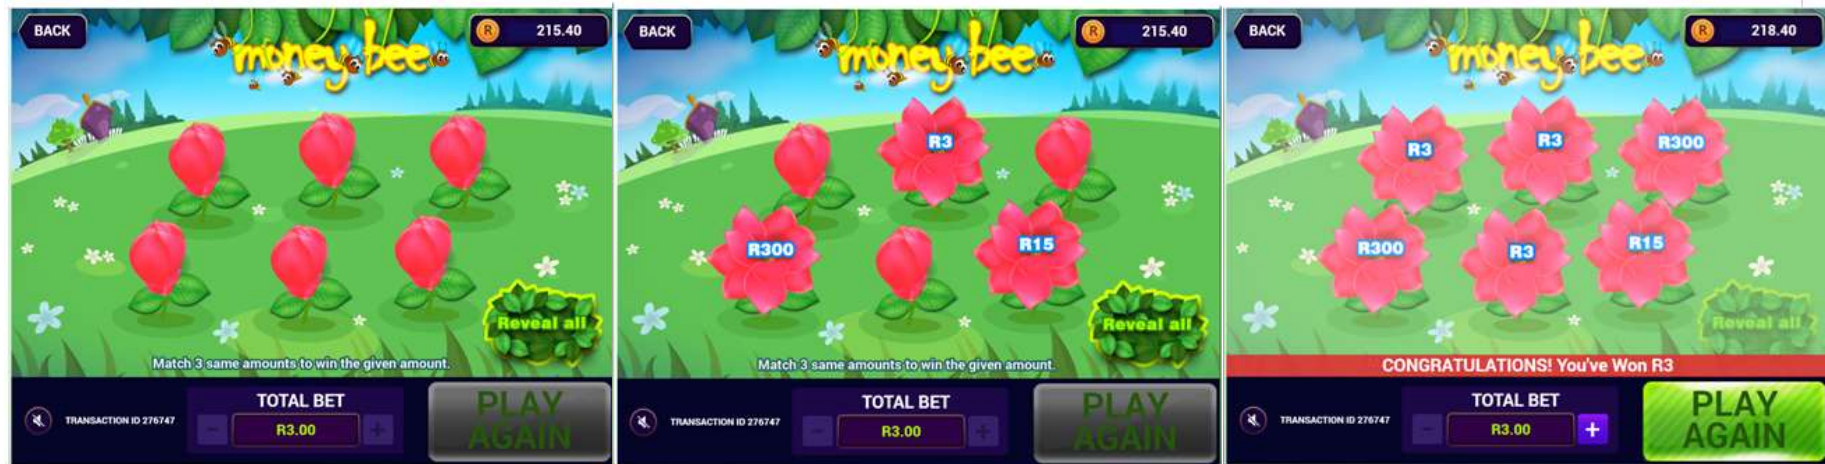

HOW TO PLAY AND HOW TO WIN: SOCCER LEAGUE

- Step 1: Log in to <https://www.nationallottery.co.za/play-now/eaziwin> or follow the prompts on the Mobile App.
- Step 2: Select Soccer League as your game option.
- Step 3: Select your entry price from either R3.00 or R5.00.
- Step 4: Press the PLAY/PLAY AGAIN button.
- Step 5: Click on the HOME and AWAY icons to reveal the number of goals scored; and
- Step 6: Click on the VS symbol to reveal the prize amounts for each fixture; or
- Step 7: Click on SCRATCH ALL to reveal all the play data in the game.
- Step 8: When the Home team score is greater than the Away teams score you win the prize for that fixture.
- Step 9: A message appears at the end of the game to notify you of the outcome.
- Step 10: Your On-Line player account wallet will be topped up automatically with your winning amount below R50,000.
- Step 11: Click on the PLAY AGAIN button to play again.

HOW TO PLAY AND HOW TO WIN: MONEY BEE

- Step 1: Log in to <https://www.nationallottery.co.za/play-now/eaziwin> or follow the prompts on the Mobile App.
- Step 2: Select Money Bee as your game option.
- Step 3: Select your entry price from either R3.00 or R5.00.
- Step 4: Press the PLAY button.
- Step 5: Move the money bee to hover over a flower and blossom it.
- Step 6: The flower bud will open to reveal a prize amount.
- Step 7: Continue moving the money bee to blossom other flowers and reveal all the prizes options for the game.
- Step 8: Match 3 same prize amounts to win that amount.
- Step 9: A message appears at the end of the game to notify you of the outcome.
- Step 10: Your On-Line player account wallet will be topped up automatically with your winning amount below R50,000.
- Step 11: Click on the PLAY AGAIN button to play again.